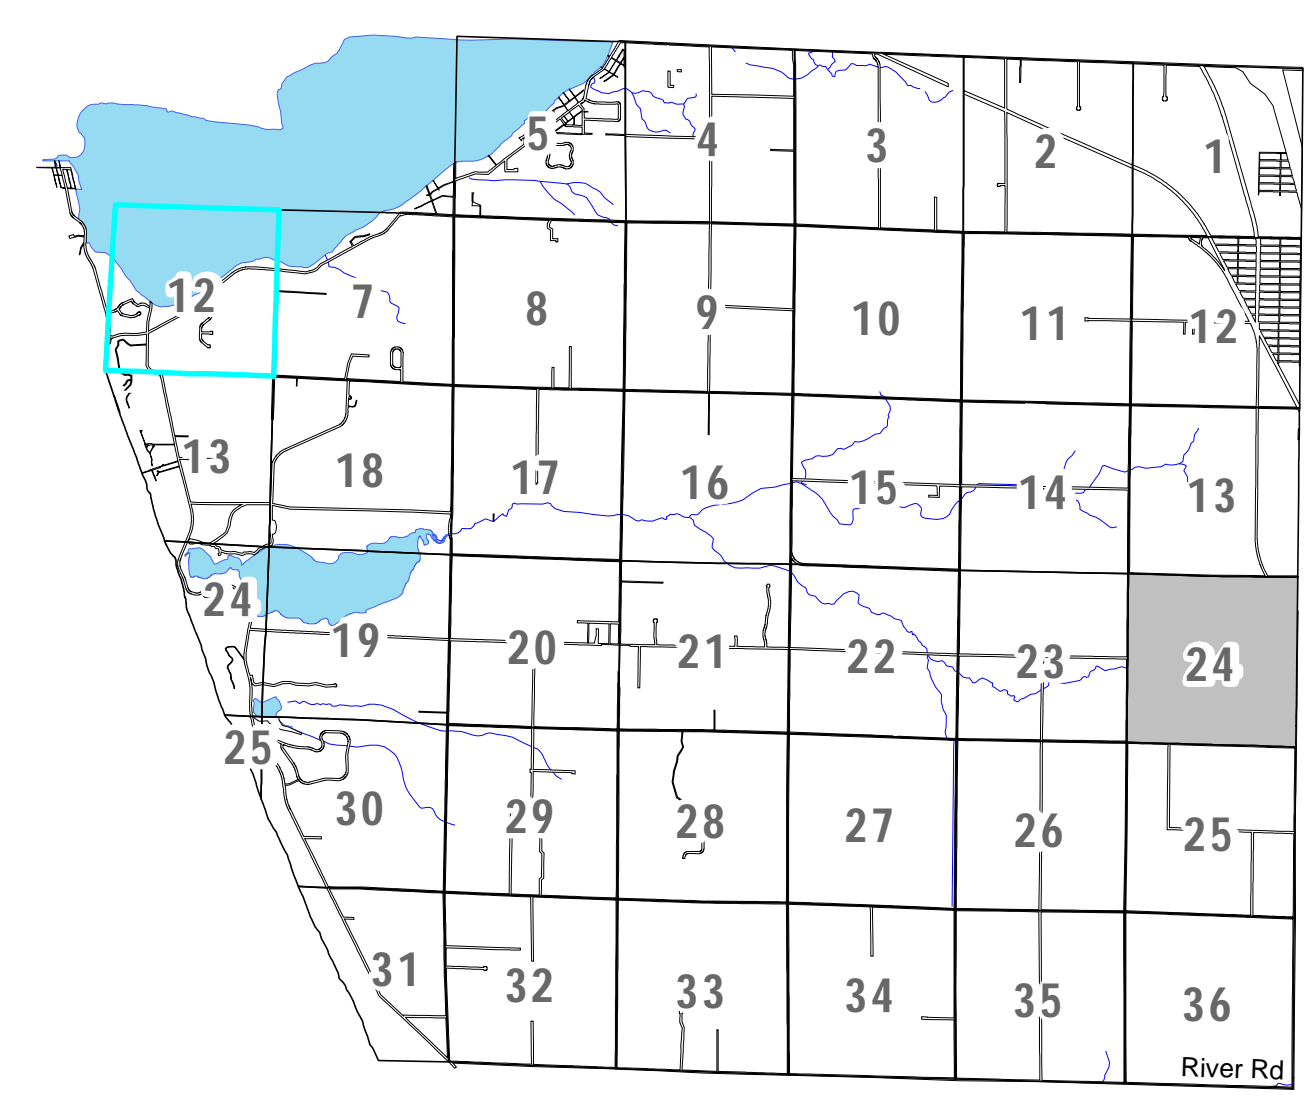

**SECTION 24**  
**T11N, R17W**  
of  
**Fruitland Township**  
Muskegon County, Michigan

**Location Map**  
Scale: 1"=6000'

- Legend**
- Section Lines
  - Streams & Rivers
  - Parcels
  - Polygons without Database Information

ID Number	Parcel Number
37	06-124-200-0005-30

**Source Data**  
Hydrography - Michigan Geographic Framework  
Roadways - Muskegon County Equalization  
Sectional Information - Muskegon County Equalization  
Parcels - Muskegon County Equalization